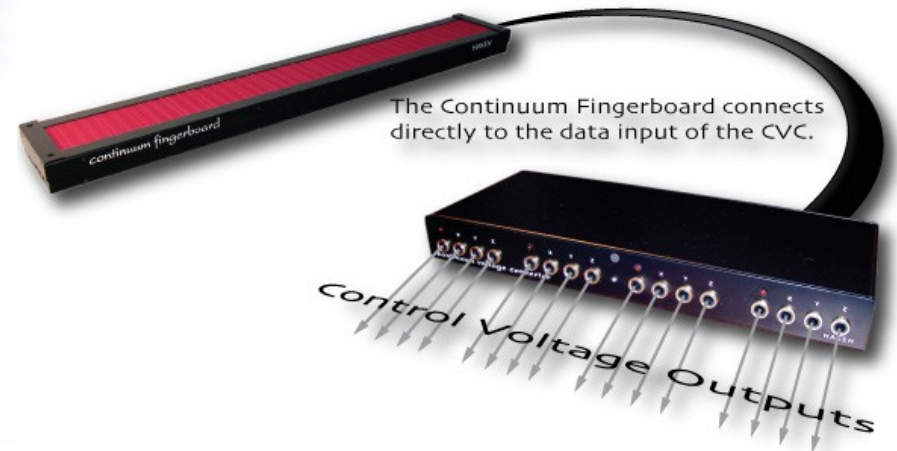

REAR PANEL

Mix out to amplified speakers

SPDIF digital Input & output

Connect to Mac

GAMEPAD MIDI CONTROLLER

Controladores MIDI : DJ

GAMEPAD MIDI CONTROLLER

Controladores MIDI : Alternativos

GAMEPAD MIDI CONTROLLER

Controladores MIDI : Alternativos

GAMEPAD MIDI CONTROLLER

Controladores MIDI : Tenori-On

GAMEPAD MIDI CONTROLLER

Controladores MIDI : Gypsy

GAMEPAD MIDI CONTROLLER

Controladores MIDI : Continuum

The Continuum Fingerboard connects directly to the data input of the CVC.

GAMEPAD MIDI CONTROLLER

Controladores MIDI : Reactable

GAMEPAD MIDI CONTROLLER