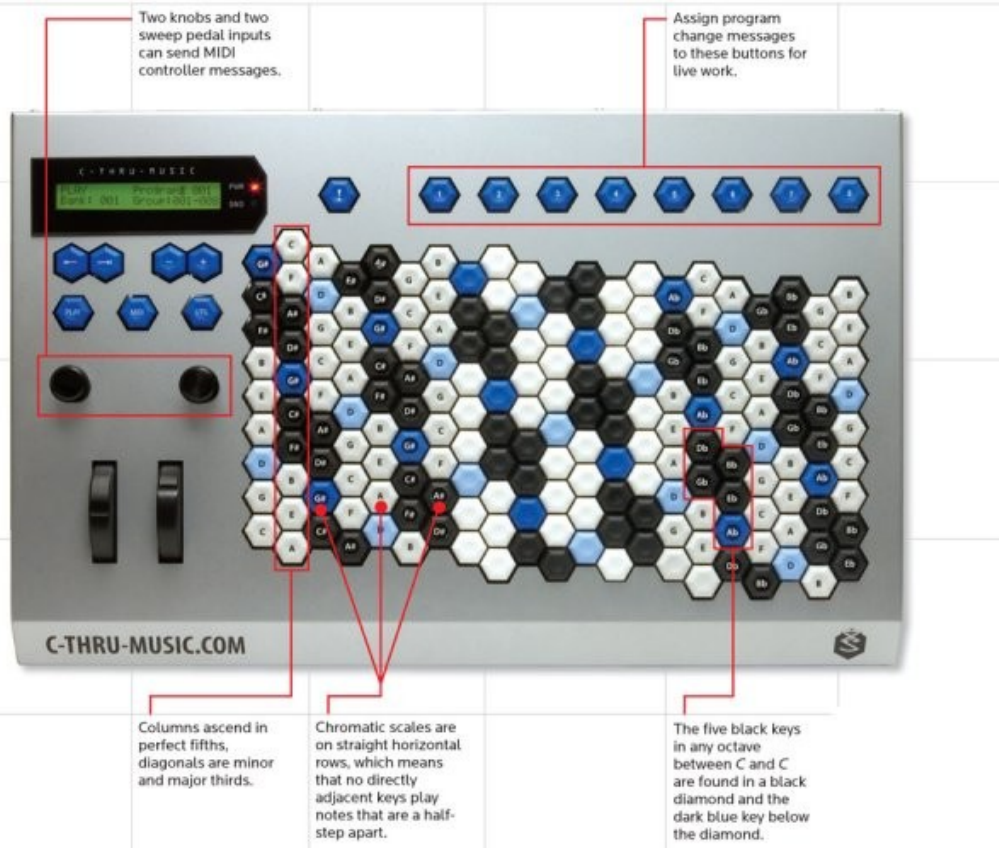

GAMEPAD MIDI CONTROLLER

Controladores MIDI : DJ

GAMEPAD MIDI CONTROLLER

Controladores MIDI : DJ

FRONT PANEL

Talkover button: reduces the music to a minimum so the DJ can talk to the crowd!

Saturation LED

DJ headphones Pre-listening

REAR PANEL

Mix out to amplified speakers

SPDIF digital Input & output

Connect to Mac

GAMEPAD MIDI CONTROLLER

Controladores MIDI : DJ

GAMEPAD MIDI CONTROLLER

Controladores MIDI : Alternativos

GAMEPAD MIDI CONTROLLER

Controladores MIDI : Alternativos

GAMEPAD MIDI CONTROLLER

Controladores MIDI : Tenori-On

GAMEPAD MIDI CONTROLLER

Controladores MIDI : Gypsy

GAMEPAD MIDI CONTROLLER

Controladores MIDI : Continuum

The Continuum Fingerboard connects directly to the data input of the CVC.

GAMEPAD MIDI CONTROLLER

Controladores MIDI : Reactable

GAMEPAD MIDI CONTROLLER