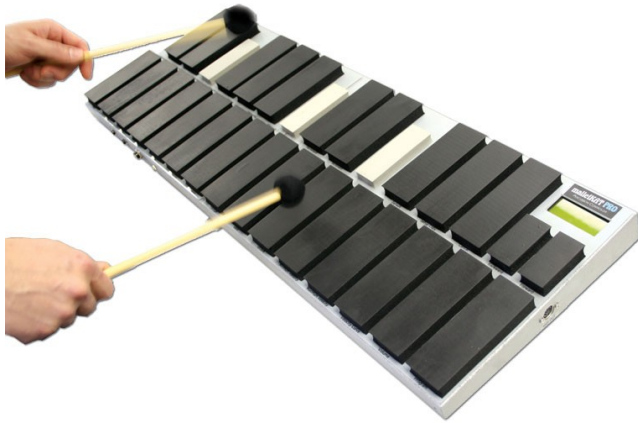

GAMEPAD MIDI CONTROLLER

Controladores MIDI : DJ

GAMEPAD MIDI CONTROLLER

Controladores MIDI : DJ

FRONT PANEL

Talkover button: reduces the music to a minimum so the DJ can talk to the crowd!

Saturation LED

DJ headphones Pre-listening

REAR PANEL

Mix out to amplified speakers

SPDIF digital Input & output

Connect to Mac

GAMEPAD MIDI CONTROLLER

Controladores MIDI : DJ

GAMEPAD MIDI CONTROLLER

Controladores MIDI : Alternativos

GAMEPAD MIDI CONTROLLER

Controladores MIDI : Alternativos

GAMEPAD MIDI CONTROLLER

Controladores MIDI : Tenori-On

GAMEPAD MIDI CONTROLLER

Controladores MIDI : Gypsy

GAMEPAD MIDI CONTROLLER

Controladores MIDI : Continuum