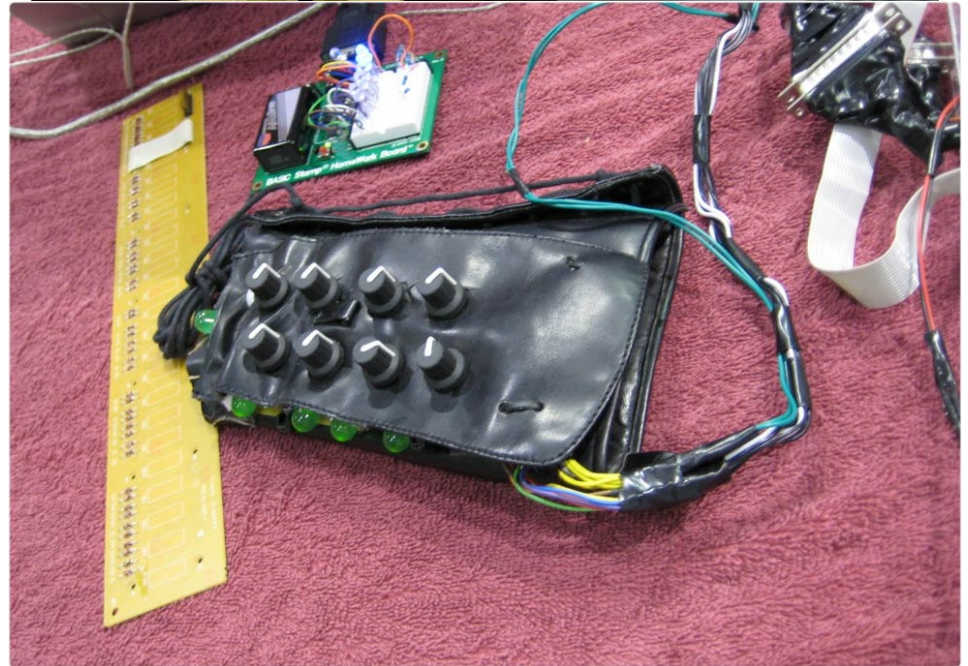

GAMEPAD MIDI CONTROLLER

Controladores MIDI : Alternativos