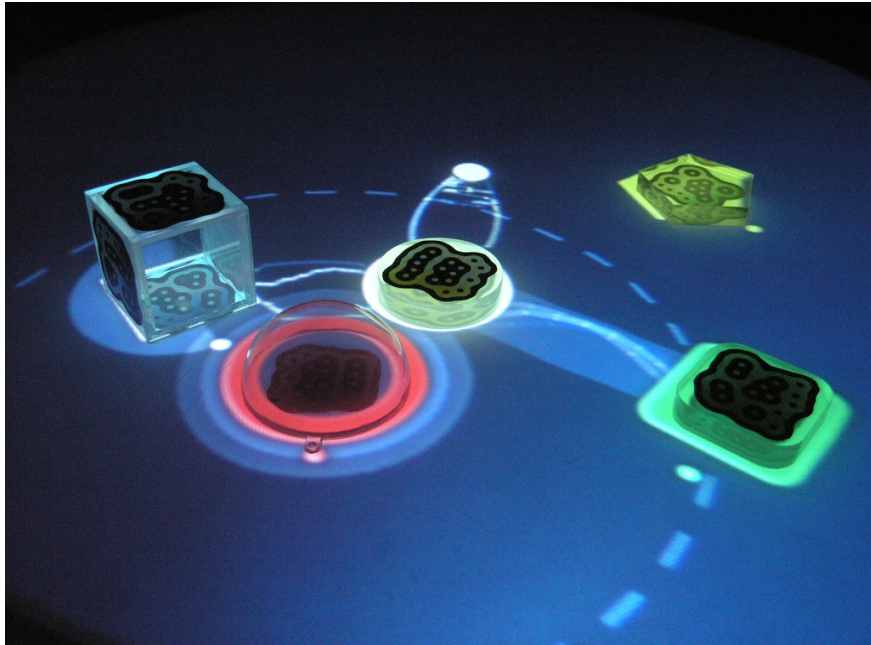

GAMEPAD MIDI CONTROLLER

Controladores MIDI : DJ

GAMEPAD MIDI CONTROLLER

Controladores MIDI : DJ

FRONT PANEL

Talkover button: reduces the music to a minimum so the DJ can talk to the crowd!

Saturation LED

DJ headphones Pre-listening

GAMEPAD MIDI CONTROLLER

Controladores MIDI : Alternativos

GAMEPAD MIDI CONTROLLER

Controladores MIDI : Tenori-On

GAMEPAD MIDI CONTROLLER

Controladores MIDI : Gypsy

GAMEPAD MIDI CONTROLLER

Controladores MIDI : Continuum

The Continuum Fingerboard connects directly to the data input of the CVC.

GAMEPAD MIDI CONTROLLER

Controladores MIDI : Reactable

GAMEPAD MIDI CONTROLLER