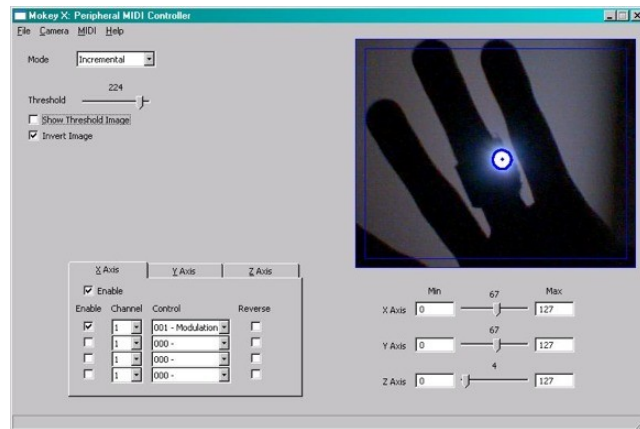

GAMEPAD MIDI CONTROLLER

Controladores MIDI : Alternativos